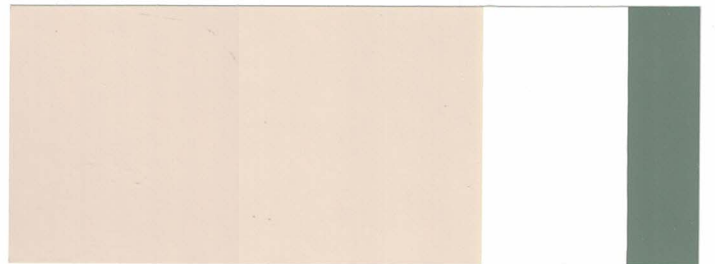

Ⓑ

Ⓣ

Ⓐ

BODY	TRIM	ACCENT
Red Barn SW 7591	Alabaster SW 7008	Domino SW 6989
Dormer Brown SW 7521	Patience SW 7555	Cordovan SW 6027
Slate Tile SW 7624	Grecian Ivory SW 7541	Manor House SW 7505

BODY	TRIM	ACCENT
Softer Tan SW 6141	Foothills SW 7514	Darkroom SW 7083
Maison Blanche SW 7526	Alabaster SW 7008	Dried Thyme SW 6186
Carriage Door SW 7594	Windsor Greige SW 7528	Thunder Gray SW 7645

Ⓑ

Ⓣ

Ⓐ