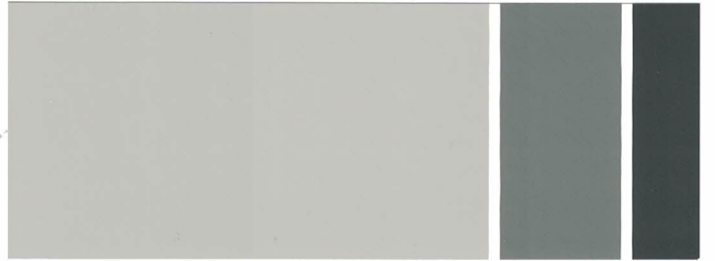

Due to variations in the printing process, actual colors may vary from those shown in this brochure.

BODY	TRIM	ACCENT
Pottery Urn SW 7715	Fresco Cream SW 7719	Roycroft Brass SW 2843
Roycroft Mist Gray SW 2844	Attitude Gray SW 7060	Rock Bottom SW 7062
Renwick Olive SW 2815	Roycroft Vellum SW 2833	Renwick Heather SW 2818