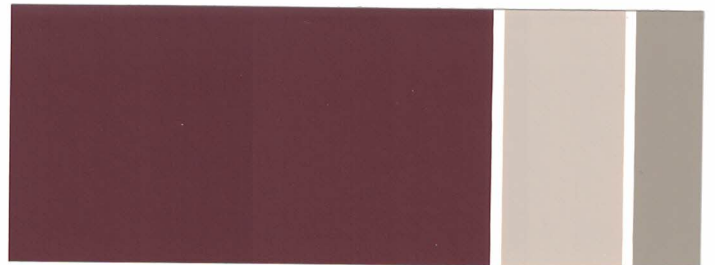

NORTHERN SHORES AND SEAPORTS

ⓑ

Ⓣ

Ⓐ

BODY	TRIM	ACCENT
Restrained Gold SW 6129	Believable Buff SW 6120	Sierra Redwood SW 7598
Butternut SW 6389	Concord Buff SW 7684	Olympic Range SW 7750
Homburg Gray SW 7622	White Duck SW 7010	Butterscotch SW 6377

BODY	TRIM	ACCENT
Carriage Door SW 7594	Urban Putty SW 7532	Sanderling SW 7513
Creamy SW 7012	Lanyard SW 7680	Tanbark SW 6061
Perfect Greige SW 6073	Pure White SW 7005	Naval SW 6244

The above scheme is featured on the cover.

ⓑ

Ⓣ

Ⓐ