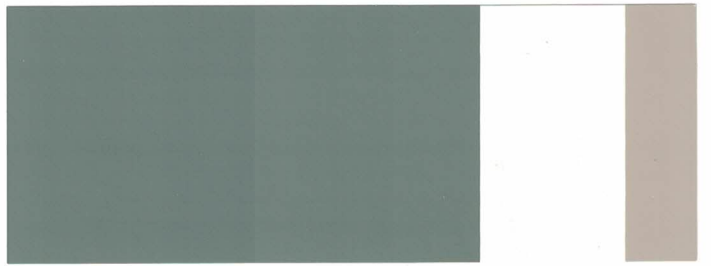

BODY	TRIM	ACCENT
Portabello SW 6102	Modern Gray SW 7632	Porpoise SW 7047
Anew Gray SW 7030	Extra White SW 7006	Fireweed SW 6328
Retreat SW 6207	Creamy SW 7012	Portico SW 7548

(B)

(T)

(A)

(B)

(T)

(A)

BODY	TRIM	ACCENT
Storm Cloud SW 6249	Alabaster SW 7008	Ramie SW 6156
Svelte Sage SW 6164	Lotus Pod SW 7572	Leather Bound SW 6118
Lanyard SW 7680	Buff SW 7683	Sea Serpent SW 7615