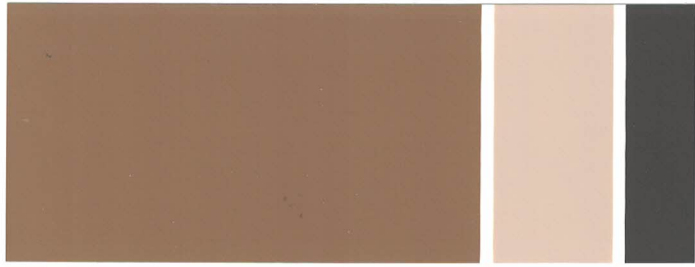

inland color

SUBURBAN TRADITIONAL

ⓑ

Ⓣ

Ⓐ