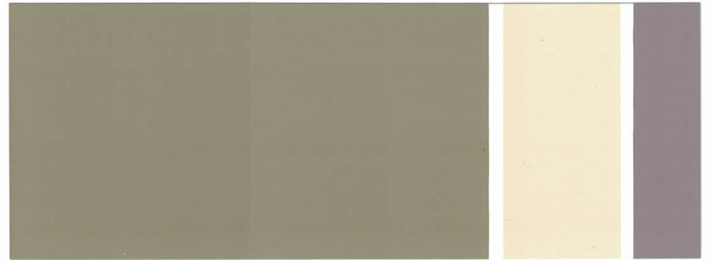

Due to variations in the printing process, actual colors may vary from those shown in this brochure.

BODY	TRIM	ACCENT
Pottery Urn SW 7715	Fresco Cream SW 7719	Roycroft Brass SW 2843
Roycroft Mist Gray SW 2844	Attitude Gray SW 7060	Rock Bottom SW 7062
Renwick Olive SW 2815	Roycroft Vellum SW 2833	Renwick Heather SW 2818