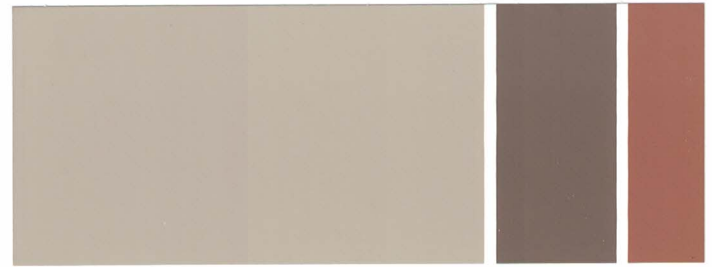

BODY	TRIM	ACCENT
Khaki Shade SW 7533	Tiki Hut SW 7509	Brandywine SW 7710
Burlap SW 6137	Rice Grain SW 6155	Bitter Chocolate SW 6013
Tree Branch SW 7525	Divine White SW 6105	Rustic Red SW 7593

Ⓑ

Ⓓ

Ⓐ