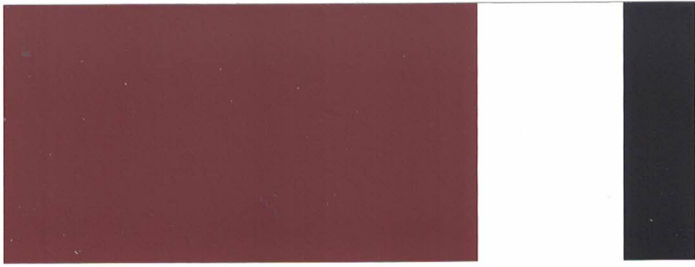

Ⓑ

Ⓣ

Ⓐ

BODY	TRIM	ACCENT
Red Barn SW 7591	Alabaster SW 7008	Domino SW 6989
Dormer Brown SW 7521	Patience SW 7555	Cordovan SW 6027
Slate Tile SW 7624	Grecian Ivory SW 7541	Manor House SW 7505

BODY	TRIM	ACCENT
Softer Tan SW 6141	Foothills SW 7514	Darkroom SW 7083
Maison Blanche SW 7526	Alabaster SW 7008	Dried Thyme SW 6186
Carriage Door SW 7594	Windsor Greige SW 7528	Thunder Gray SW 7645

Ⓑ

Ⓣ

Ⓐ