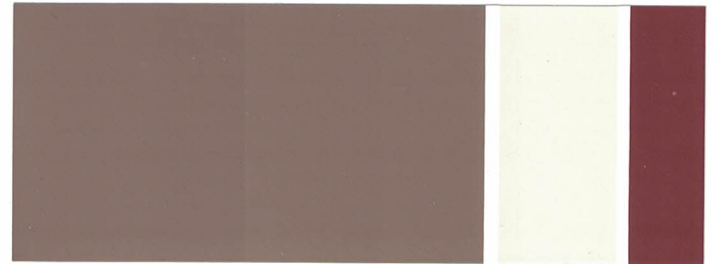

BODY	TRIM	ACCENT
Khaki Shade SW 7533	Tiki Hut SW 7509	Brandywine SW 7710
Burlap SW 6137	Rice Grain SW 6155	Bitter Chocolate SW 6013
Tree Branch SW 7525	Divine White SW 6105	Rustic Red SW 7593

Ⓑ

Ⓓ

Ⓐ