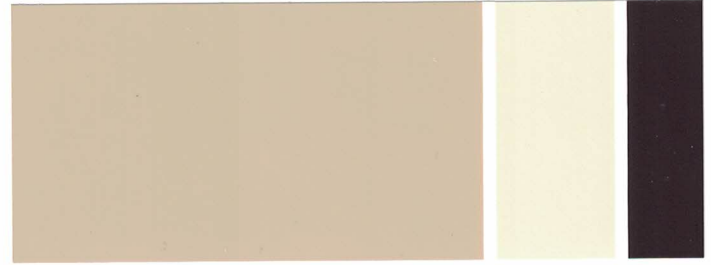

exterior inland colors

SUBURBAN TRADITIONAL

SHERWIN-WILLIAMS

BODY	TRIM	ACCENT
Poolhouse SW 7603	City Loft SW 7631	Peppercorn SW 7674
Whole Wheat SW 6121	Antique White SW 6119	Raisin SW 7630
Knitting Needles SW 7672	Pearly White SW 7009	Seaworthy SW 7620