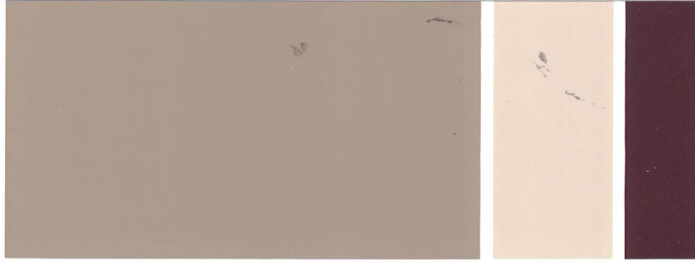

Ⓑ

Ⓣ

Ⓐ

BODY	TRIM	ACCENT
Red Barn SW 7591	Alabaster SW 7008	Domino SW 6989
Dormer Brown SW 7521	Patience SW 7555	Cordovan SW 6027
Slate Tile SW 7624	Grecian Ivory SW 7541	Manor House SW 7505

BODY	TRIM	ACCENT
Softer Tan SW 6141	Foothills SW 7514	Darkroom SW 7083
Maison Blanche SW 7526	Alabaster SW 7008	Dried Thyme SW 6186
Carriage Door SW 7594	Windsor Greige SW 7528	Thunder Gray SW 7645

Ⓑ

Ⓣ

Ⓐ