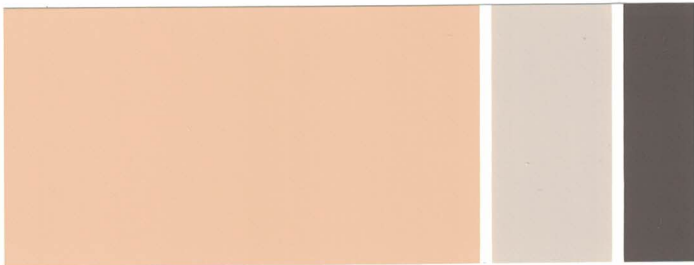

BODY	TRIM	ACCENT
Poolhouse SW 7603	City Loft SW 7631	Peppercorn SW 7674
Whole Wheat SW 6121	Antique White SW 6119	Raisin SW 7630
Knitting Needles SW 7672	Pearly White SW 7009	Seaworthy SW 7620

ⓑ

Ⓣ

Ⓐ

ⓑ

Ⓣ

Ⓐ

BODY	TRIM	ACCENT
Humble Gold SW 6380	Wool Skein SW 6148	Griffin SW 7026
Jubilee SW 6248	Extra White SW 7006	Salute SW 7582
Green Earth SW 7748	Nacre SW 6154	Fiery Brown SW 6055

Scheme number 2 is featured on the cover.