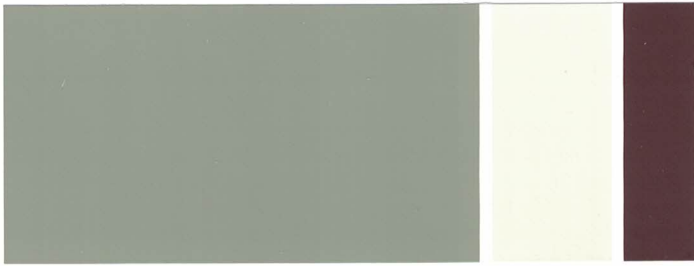

BODY	TRIM	ACCENT
Poolhouse SW 7603	City Loft SW 7631	Peppercorn SW 7674
Whole Wheat SW 6121	Antique White SW 6119	Raisin SW 7630
Knitting Needles SW 7672	Pearly White SW 7009	Seaworthy SW 7620

ⓑ

Ⓣ

Ⓐ

ⓑ

Ⓣ

Ⓐ

BODY	TRIM	ACCENT
Humble Gold SW 6380	Wool Skein SW 6148	Griffin SW 7026
Jubilee SW 6248	Extra White SW 7006	Salute SW 7582
Green Earth SW 7748	Nacre SW 6154	Fiery Brown SW 6055

Scheme number 2 is featured on the cover.