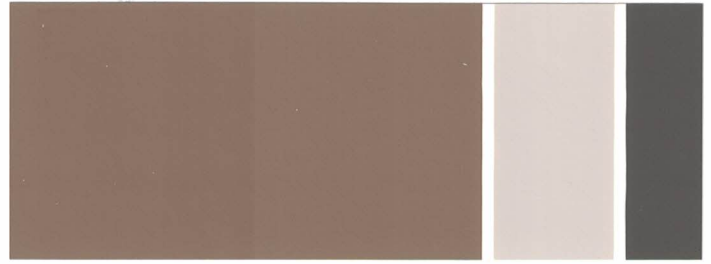

BODY	TRIM	ACCENT
Portabello SW 6102	Modern Gray SW 7632	Porpoise SW 7047
Anew Gray SW 7030	Extra White SW 7006	Fireweed SW 6328
Retreat SW 6207	Creamy SW 7012	Portico SW 7548

(B)

(T)

(A)

(B)

(T)

(A)

BODY	TRIM	ACCENT
Storm Cloud SW 6249	Alabaster SW 7008	Ramie SW 6156
Svelte Sage SW 6164	Lotus Pod SW 7572	Leather Bound SW 6118
Lanyard SW 7680	Buff SW 7683	Sea Serpent SW 7615