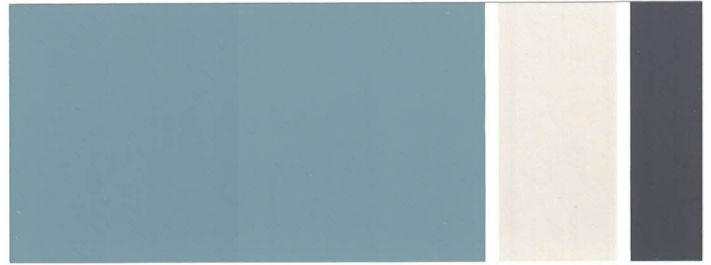

exterior inland colors

SUBURBAN TRADITIONAL

SHERWIN-WILLIAMS

BODY	TRIM	ACCENT
Poolhouse SW 7603	City Loft SW 7631	Peppercorn SW 7674
Whole Wheat SW 6121	Antique White SW 6119	Raisin SW 7630
Knitting Needles SW 7672	Pearly White SW 7009	Seaworthy SW 7620