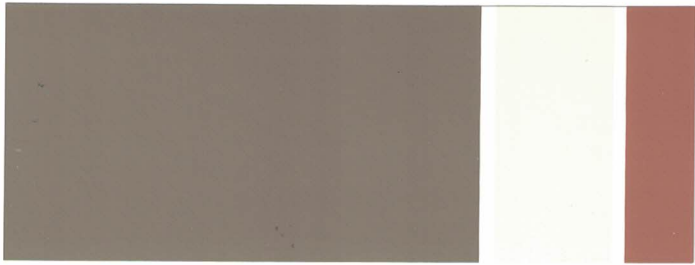

(B) (T) (A)

BODY	TRIM	ACCENT
Downing Earth SW 2820	Dover White SW 6385	Spiced Cider SW 7702
Accessible Beige SW 7036	Tony Taupe SW 7038	Foggy Day SW 6235
Chatroom SW 6171	Muslin SW 6133	Beach House SW 7518

BODY	TRIM	ACCENT
Stone Lion SW 7507	Windfresh White SW 7628	Roycroft Copper Red SW 2839
Macadamia SW 6142	Pure White SW 7005	Caviar SW 6990
Meadowlark SW 7522	Dover White SW 6385	Pier SW 7545

(B) (T) (A)

Due to variations in the printing process, actual colors may vary from those shown in this brochure.