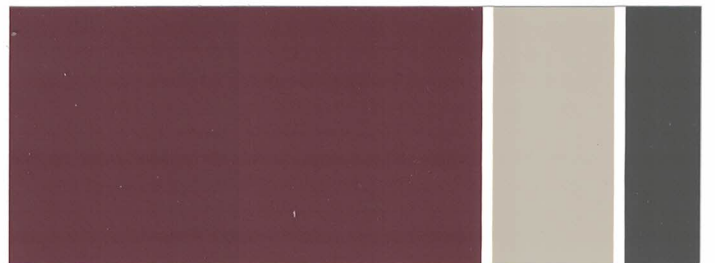

Ⓑ

Ⓣ

Ⓐ

BODY	TRIM	ACCENT
Red Barn SW 7591	Alabaster SW 7008	Domino SW 6989
Dormer Brown SW 7521	Patience SW 7555	Cordovan SW 6027
Slate Tile SW 7624	Grecian Ivory SW 7541	Manor House SW 7505

BODY	TRIM	ACCENT
Softer Tan SW 6141	Foothills SW 7514	Darkroom SW 7083
Maison Blanche SW 7526	Alabaster SW 7008	Dried Thyme SW 6186
Carriage Door SW 7594	Windsor Greige SW 7528	Thunder Gray SW 7645

Ⓑ

Ⓣ

Ⓐ