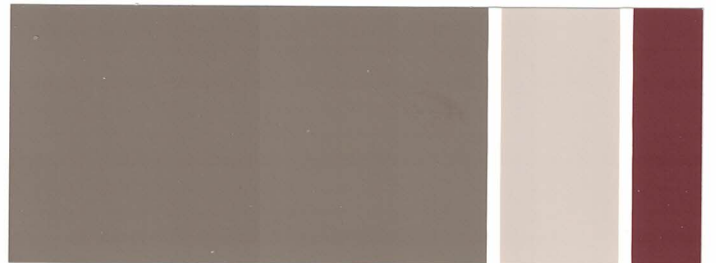

ⓑ

Ⓣ

Ⓐ

*Due to variations in the printing process, actual colors may vary from those shown in this brochure.