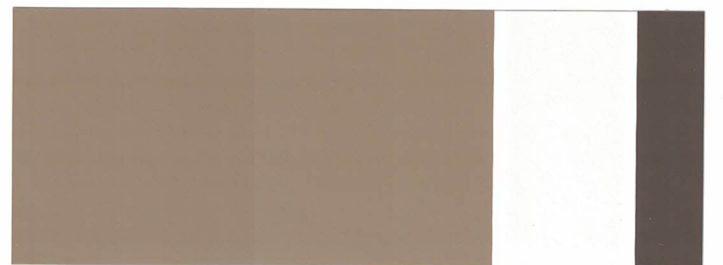

(B) (T) (A)

Due to variations in the printing process, actual colors may vary from those shown in this brochure.