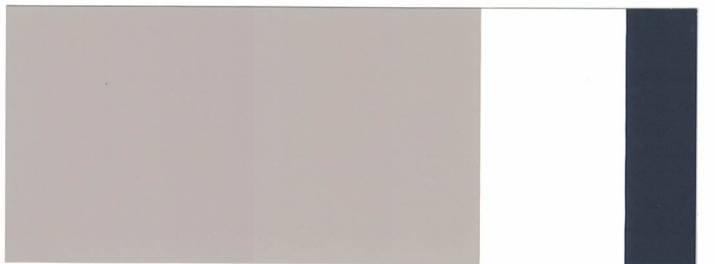

NORTHERN SHORES AND SEAPORTS

ⓑ

Ⓣ

Ⓐ

BODY	TRIM	ACCENT
Restrained Gold SW 6129	Believable Buff SW 6120	Sierra Redwood SW 7598
Butternut SW 6389	Concord Buff SW 7684	Olympic Range SW 7750
Homburg Gray SW 7622	White Duck SW 7010	Butterscotch SW 6377

BODY	TRIM	ACCENT
Carriage Door SW 7594	Urban Putty SW 7532	Sanderling SW 7513
Creamy SW 7012	Lanyard SW 7680	Tanbark SW 6061
Perfect Greige SW 6073	Pure White SW 7005	Naval SW 6244

The above scheme is featured on the cover.

ⓑ

Ⓣ

Ⓐ