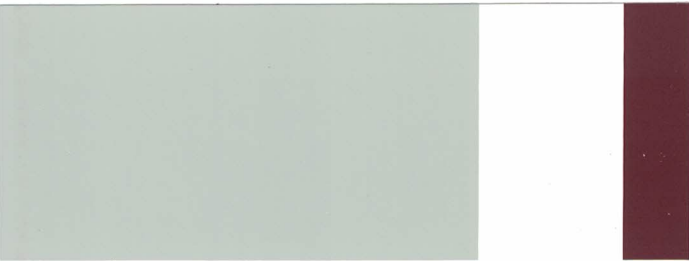

BODY	TRIM	ACCENT
Pottery Urn SW 7715	Fresco Cream SW 7719	Roycroft Brass SW 2843
Roycroft Mist Gray SW 2844	Attitude Gray SW 7060	Rock Bottom SW 7062
Renwick Olive SW 2815	Roycroft Vellum SW 2833	Renwick Heather SW 2818

(B)

(T)

(A)

(B)

(T)

(A)

BODY	TRIM	ACCENT
Comfort Gray SW 6205	Alabaster SW 7008	Rookwood Red SW 2802
Latte SW 6108	Warm Stone SW 7032	Muddled Basil SW 7745
Harmonic Tan SW 6136	Ivoire SW 6127	Java SW 6090

(B) Body

(T) Trim

(A) Accent