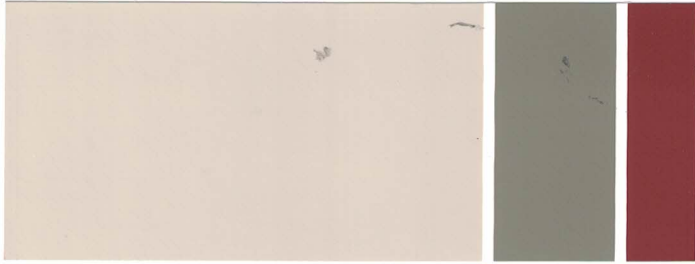

inland color

SUBURBAN TRADITIONAL

ⓑ

Ⓣ

Ⓐ