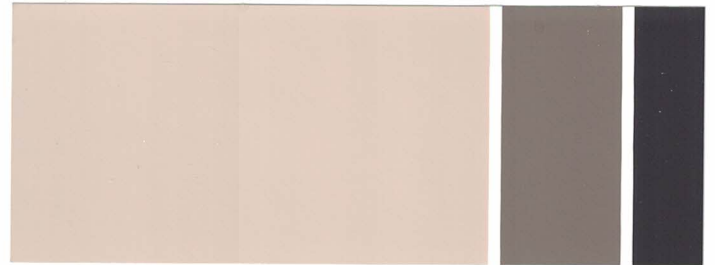

Ⓑ

Ⓣ

Ⓐ

BODY	TRIM	ACCENT
Red Barn SW 7591	Alabaster SW 7008	Domino SW 6989
Dormer Brown SW 7521	Patience SW 7555	Cordovan SW 6027
Slate Tile SW 7624	Grecian Ivory SW 7541	Manor House SW 7505

BODY	TRIM	ACCENT
Softer Tan SW 6141	Foothills SW 7514	Darkroom SW 7083
Maison Blanche SW 7526	Alabaster SW 7008	Dried Thyme SW 6186
Carriage Door SW 7594	Windsor Greige SW 7528	Thunder Gray SW 7645

Ⓑ

Ⓣ

Ⓐ