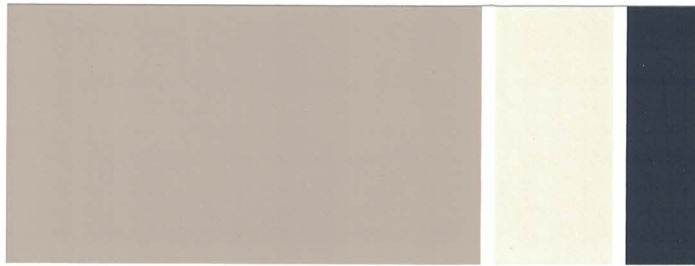

inland color

SUBURBAN TRADITIONAL

ⓑ

Ⓣ

Ⓐ